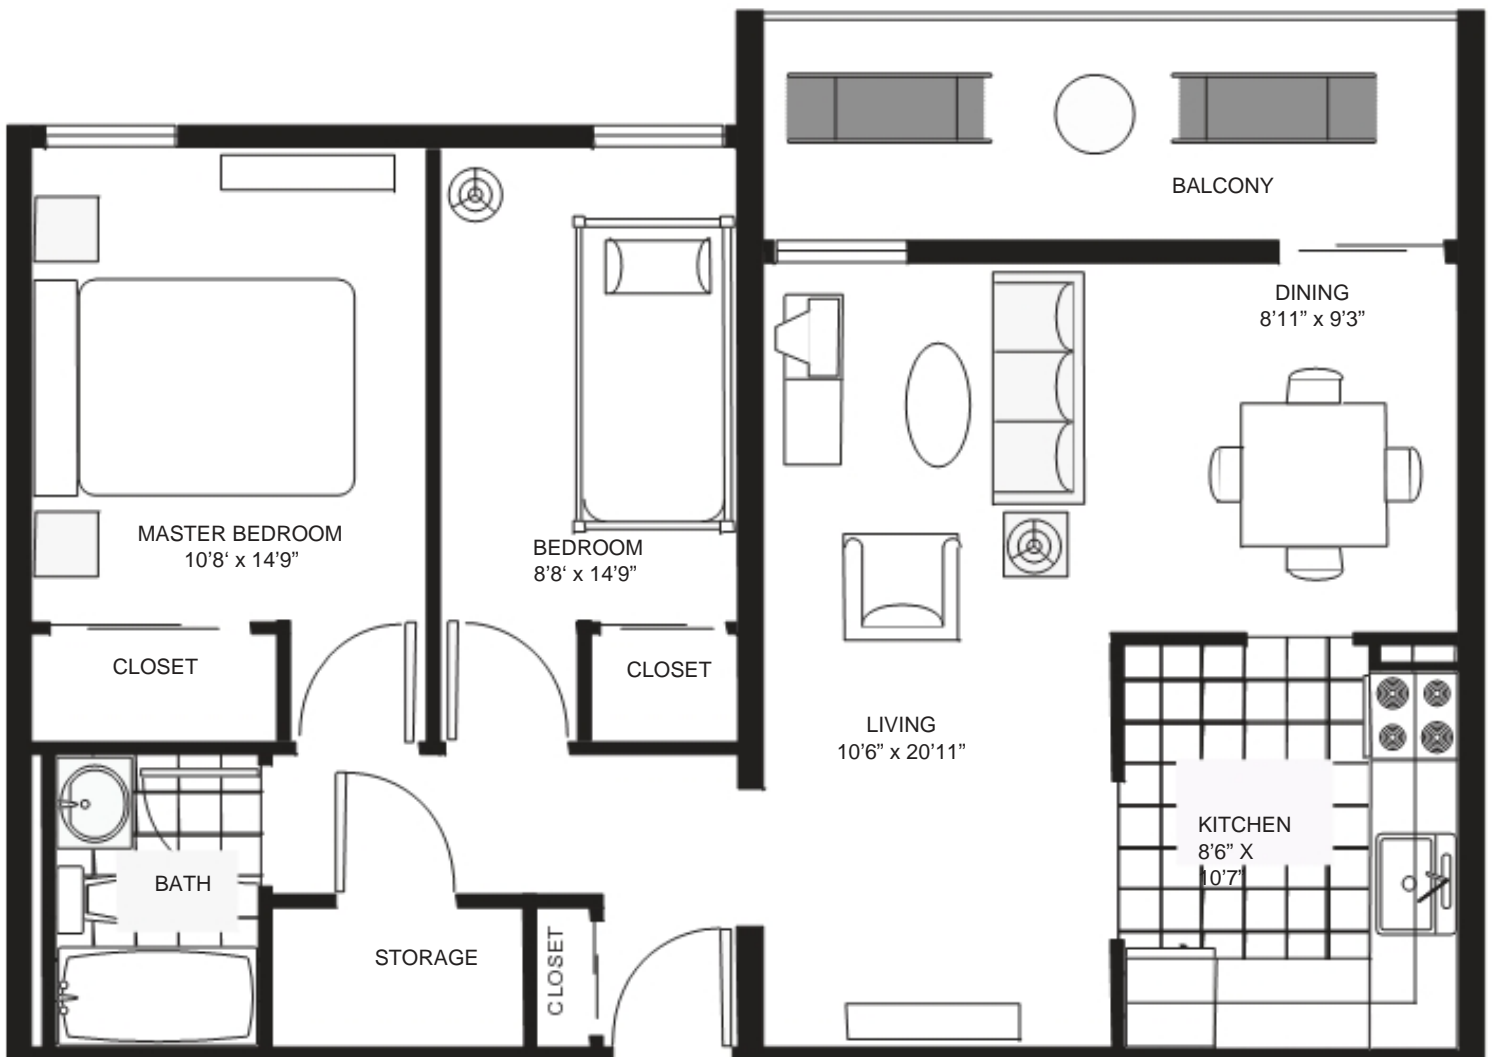

Gilboa Place

3301 Uplands Drive, Ottawa, Ontario K1V9V8 Telephone (613) 521-7771

“CRYSTAL” Model Two Bedroom

50 Bayswater Avenue, Ottawa, ON K1Y 2E9
Tel: (613)759-8383 Fax: (613) 759-8448
Email: district@districtrealty.com
Web: www.districtrealty.com