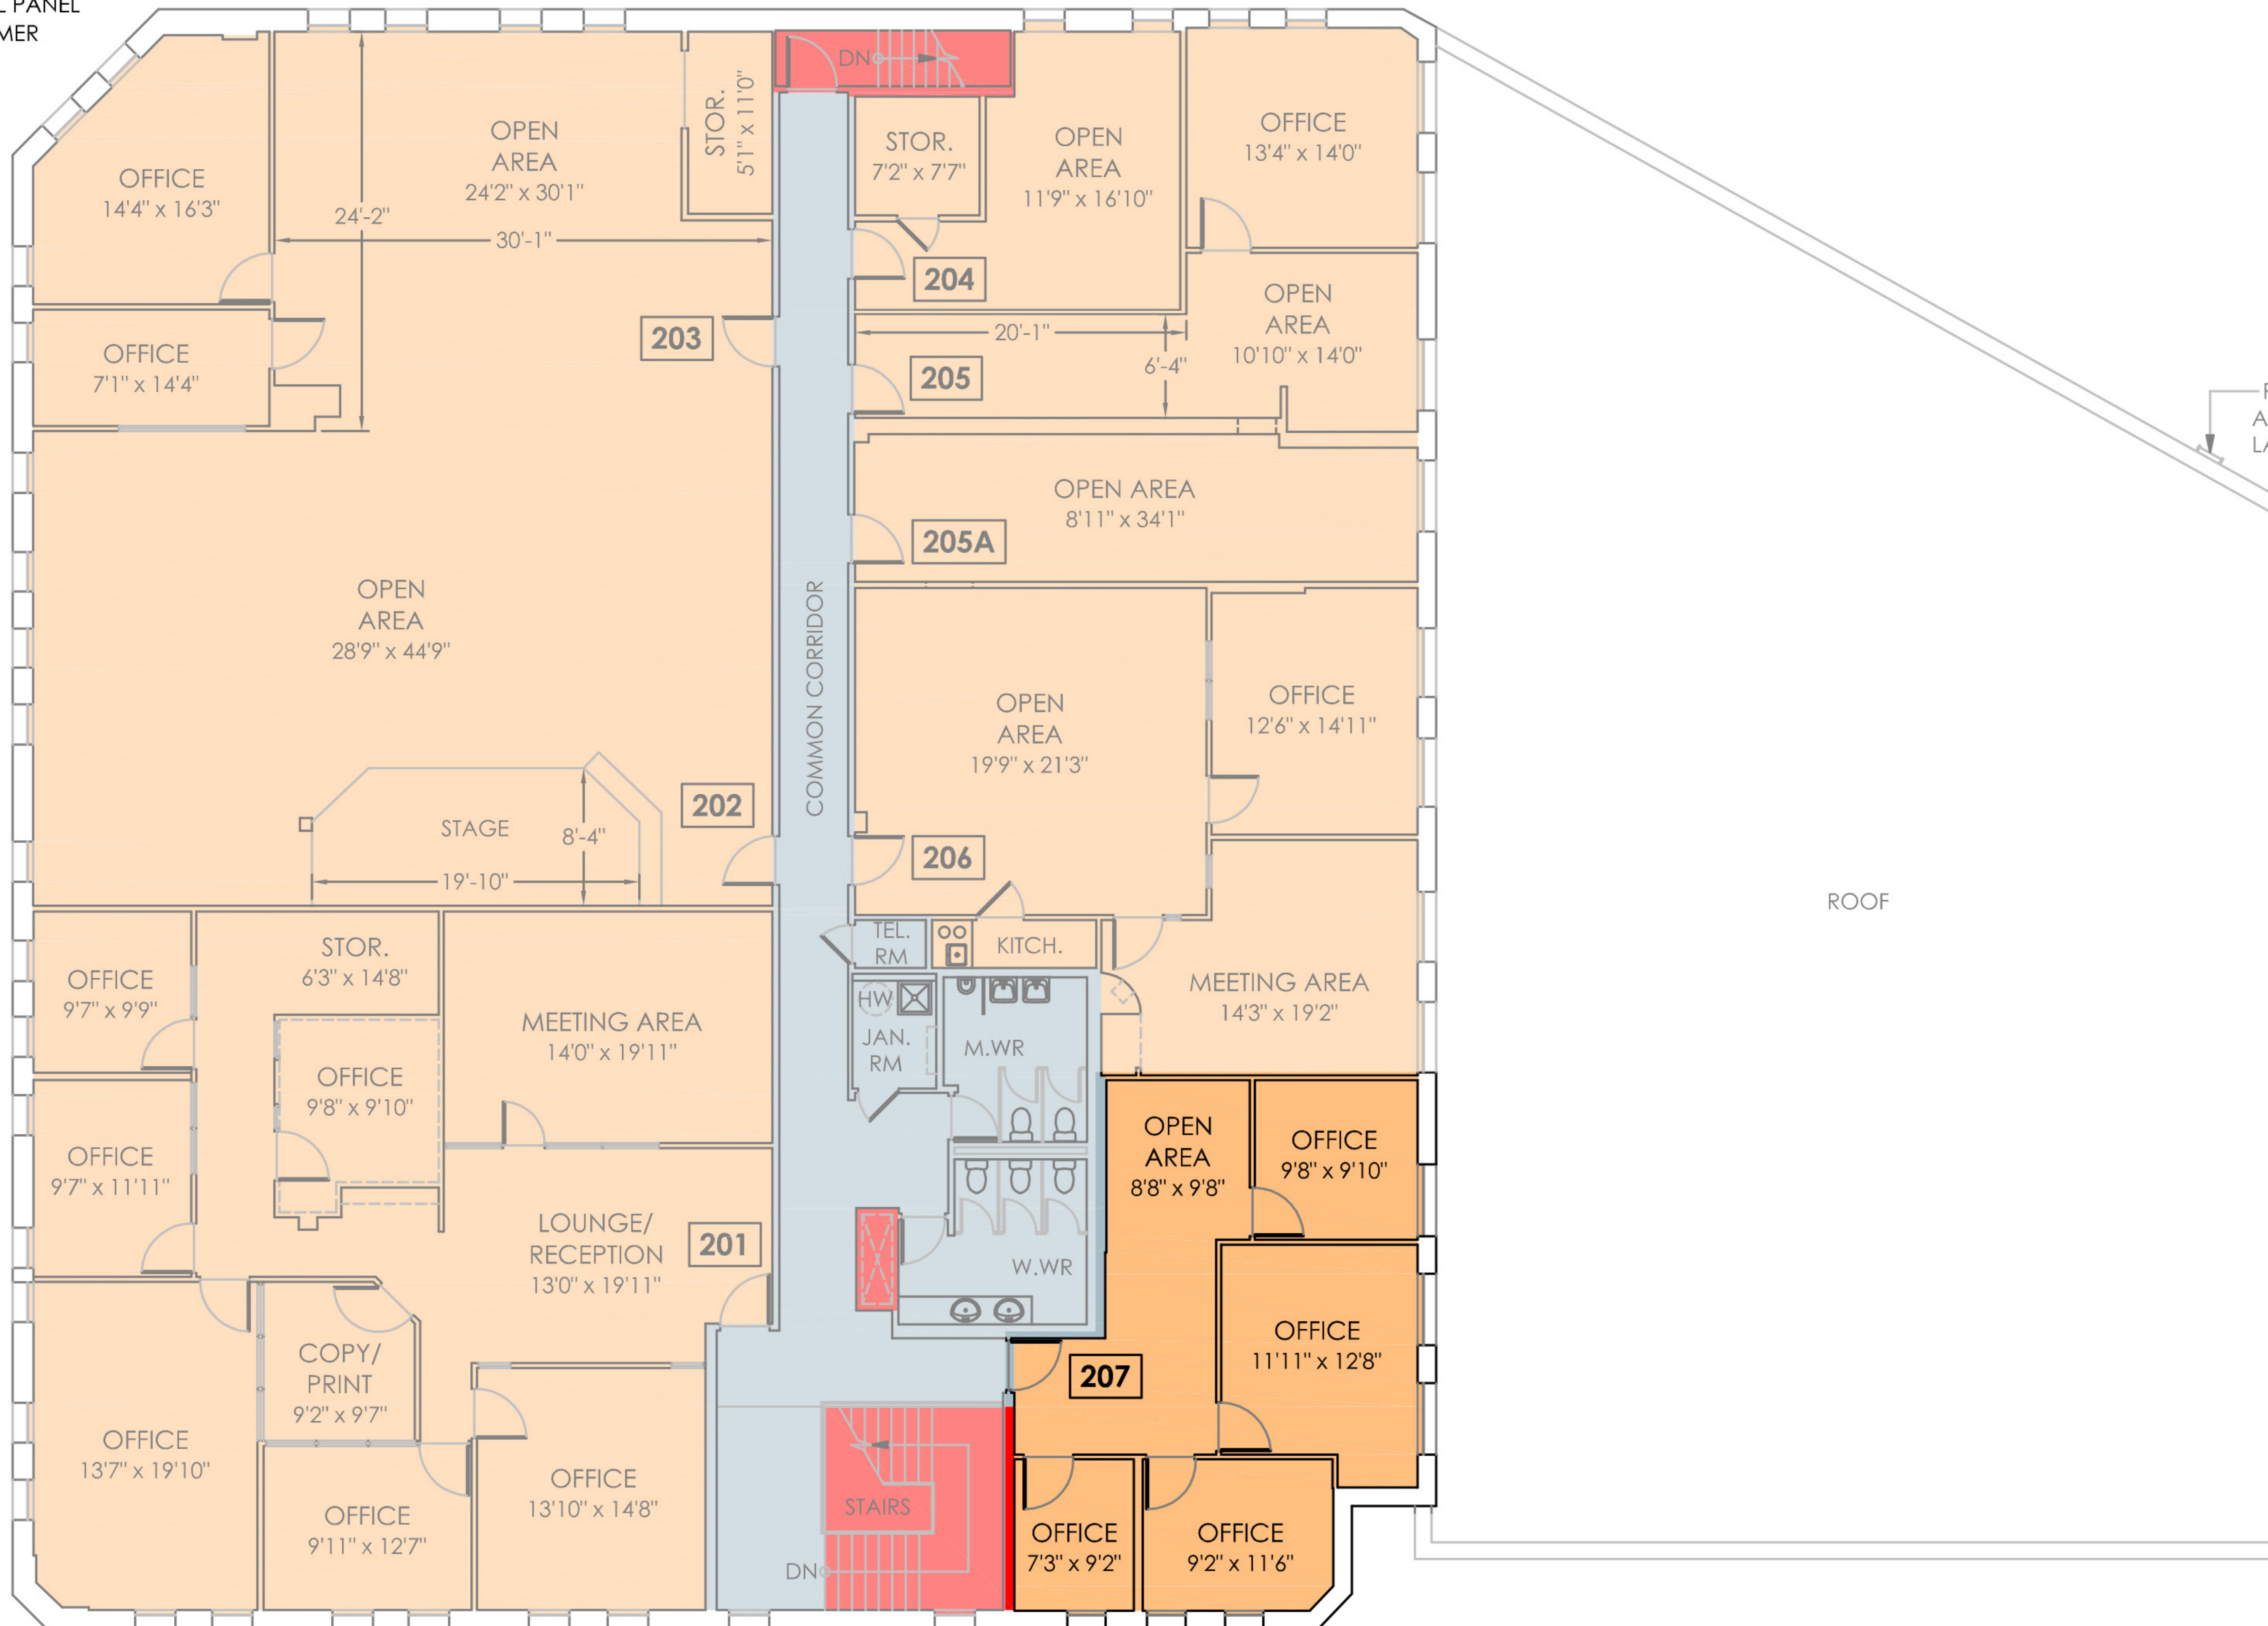

LEGEND:
EP ELECTRICAL PANEL
T TRANSFORMER

ORIENTATION

AERIAL VIEW

CYRVILLE RD. VIEW

HWY 417 VIEW

PREPARED FOR: District Realty Corporation,
Brokerage
ADDRESS: 1417-C Cyrville Rd.,
Ottawa, ON
DATE: October 15, 2010
REVISION: n/a
PROJECT NUMBER: 100084
DRAWING SIZE: 8.5" x 14" - Legal Size

PREPARED BY: ECHOFLOORPLANS.COM

ECHO FLOOR PLANS
As-Built Floor Plans
Area Analysis
Space Planning
www.ECHOFloorPlans.com