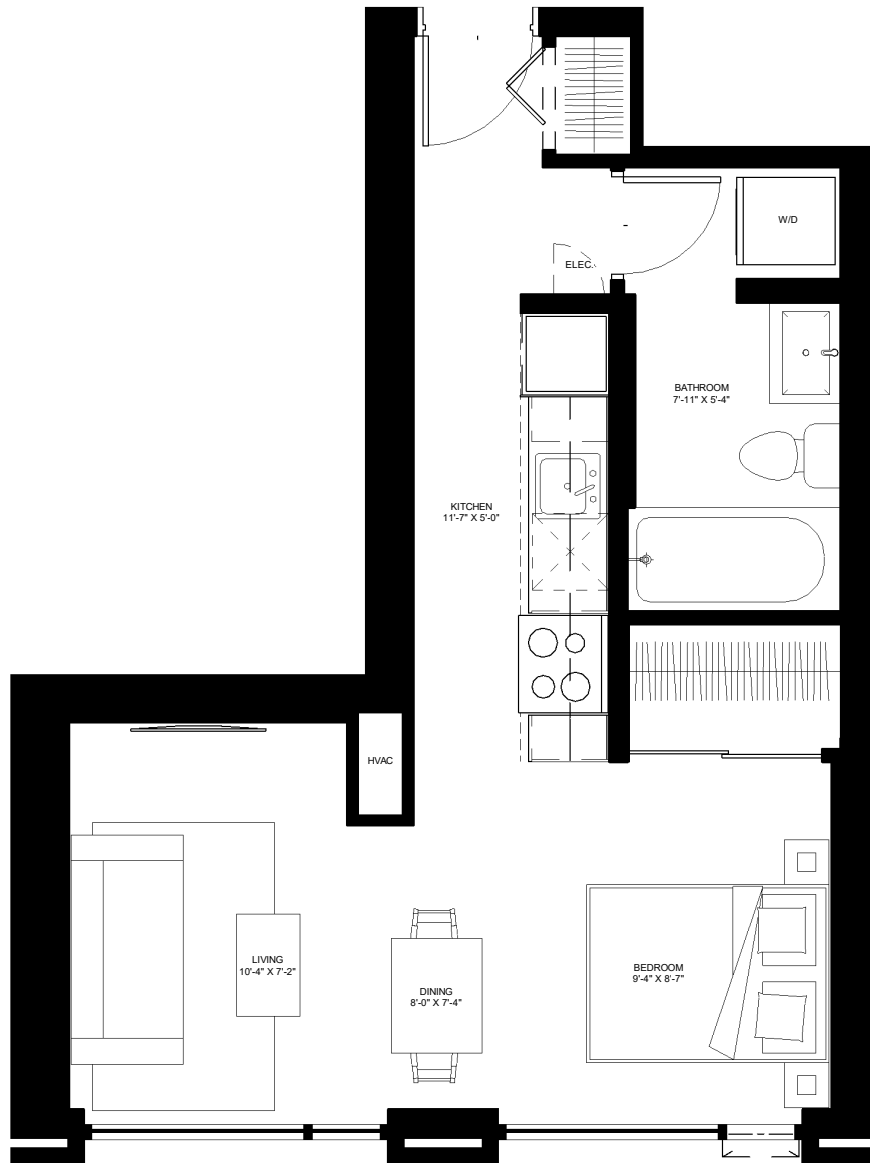

the
beckett.
Unit 402

LEVEL 4
457 SQ.FT.
BACHELOR

contact rentals@districtrealty.com

Professionally managed by District Realty. Sizes and specifications are subject to change without notice. E. & O.E.