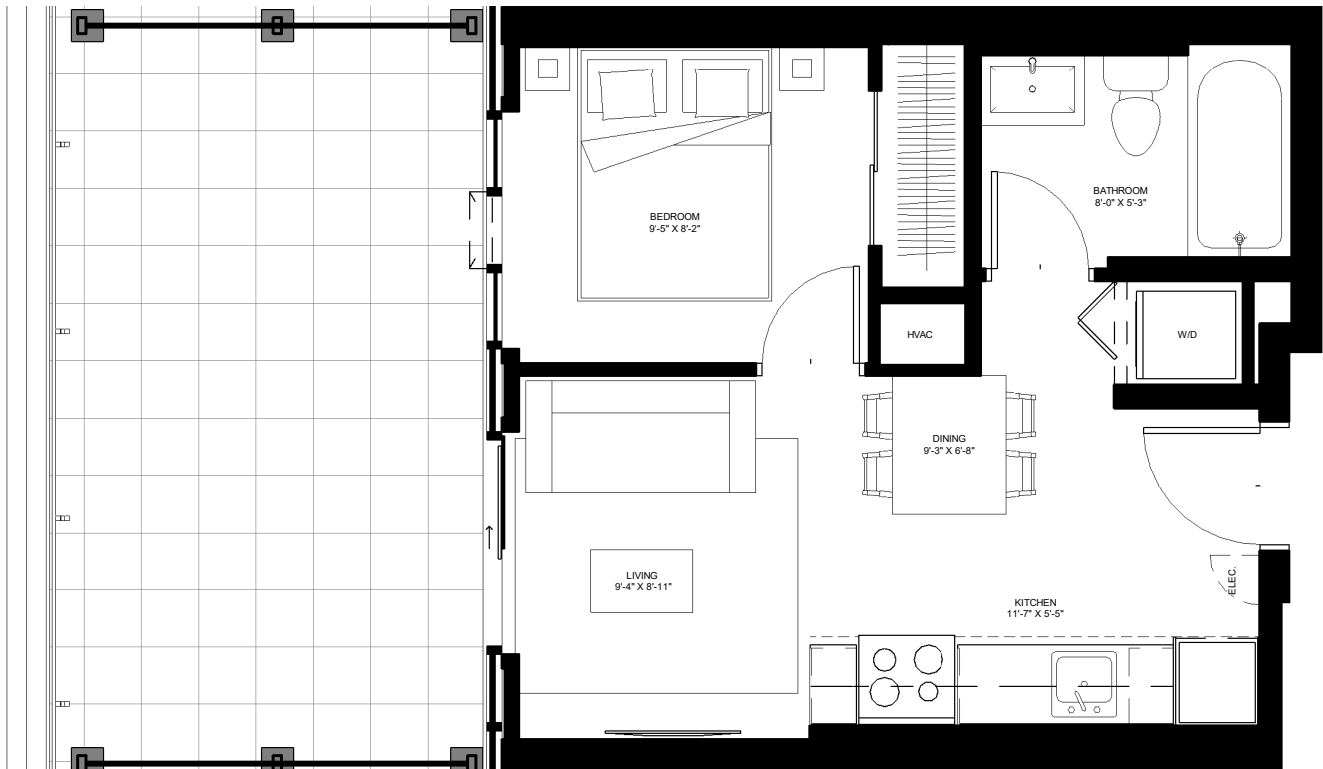

the
beckett.
Unit 407

LEVEL 4
404 SQ.FT.
1 BED

contact_rentals@districtrealty.com

Professionally managed by District Realty. Sizes and specifications are subject to change without notice. E. & O.E.