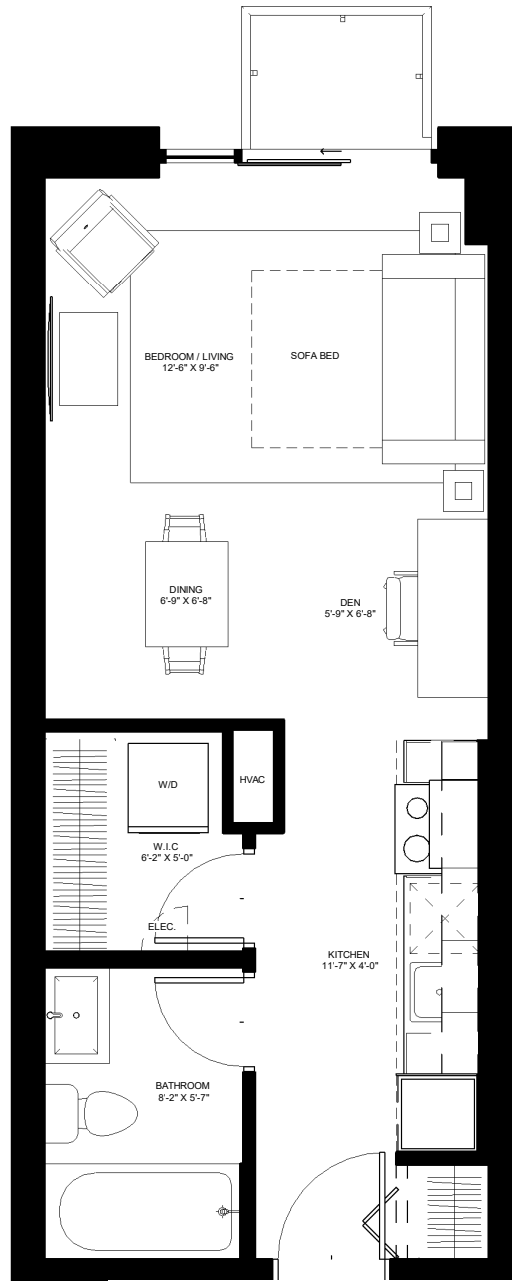

the
beckett.
Unit 411

T

LEVEL 4
434 SQ.FT.
STUDIO

contact rentals@districtrealty.com

Professionally managed by District Realty. Sizes and specifications are subject to change without notice. E. & O.E.