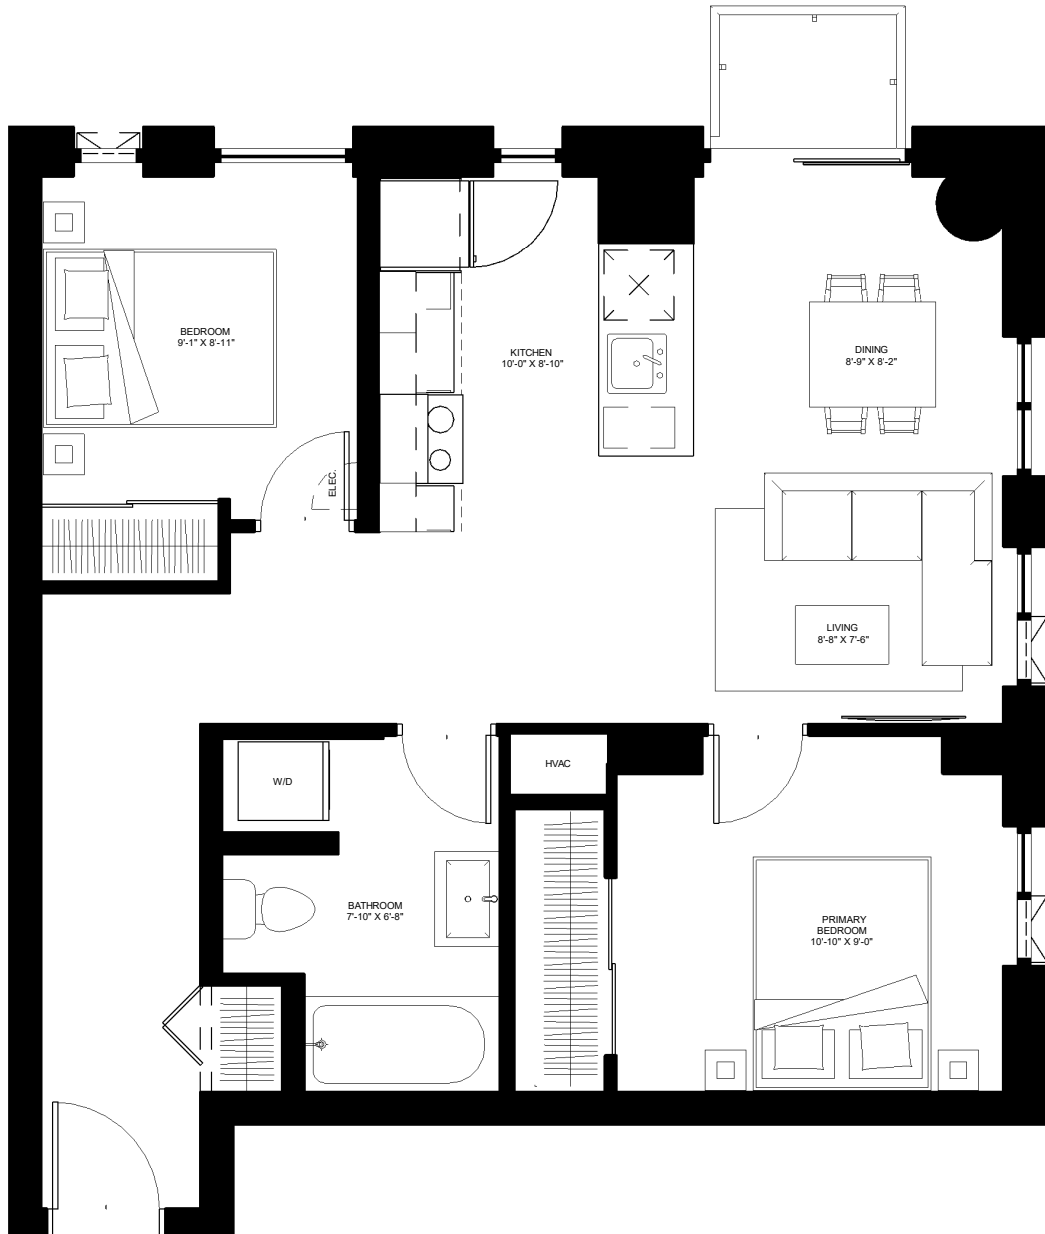

the
beckett.
Unit 416

LEVEL 4
804 SQ.FT.
2 BED

contact rentals@districtrealty.com

Professionally managed by District Realty. Sizes and specifications are subject to change without notice. E. & O.E.