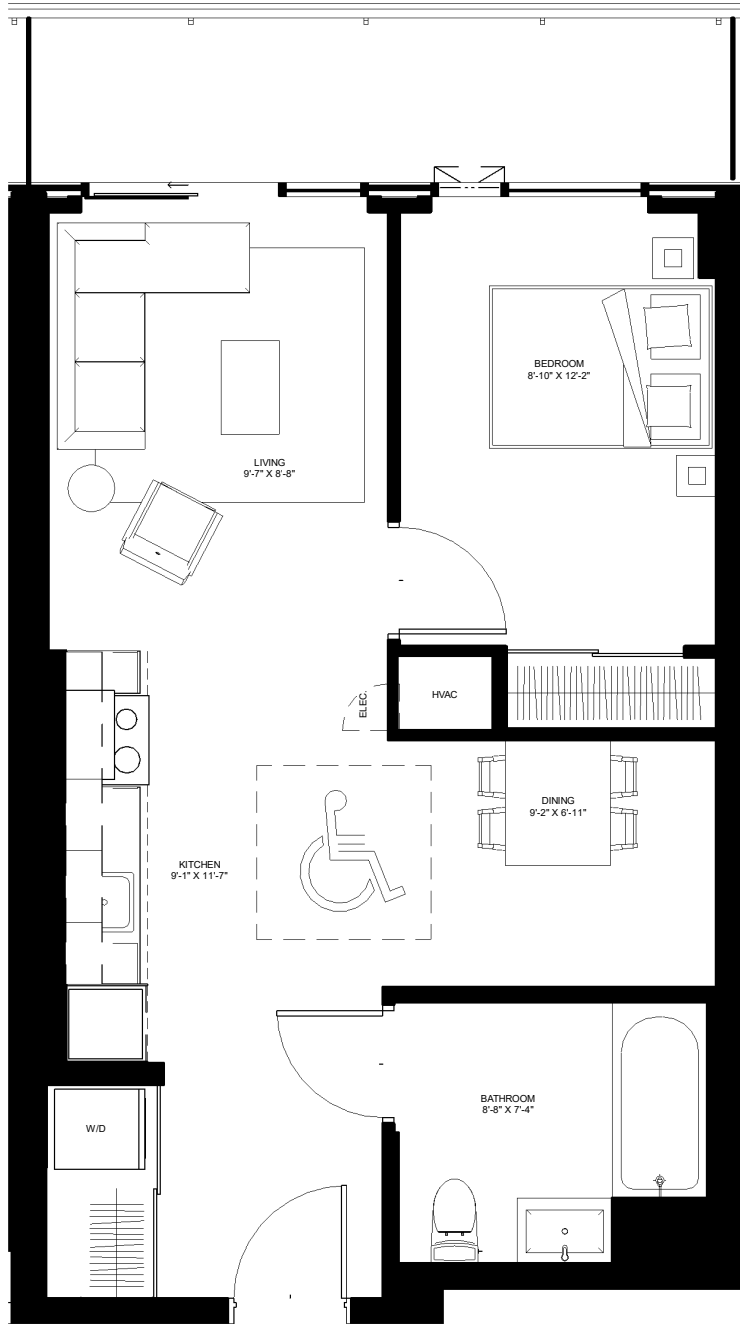

the  
beckett.  
Unit 608 - 1808

DDD

LEVEL 6 - 18  
630 SQ.FT.  
1 BED + DEN

COMMUNITY

BRIDGEWAY

[contact\\_rentals@districtrealty.com](mailto:contact_rentals@districtrealty.com)

Professionally managed by District Realty. Sizes and specifications are subject to change without notice. E. & O.E.