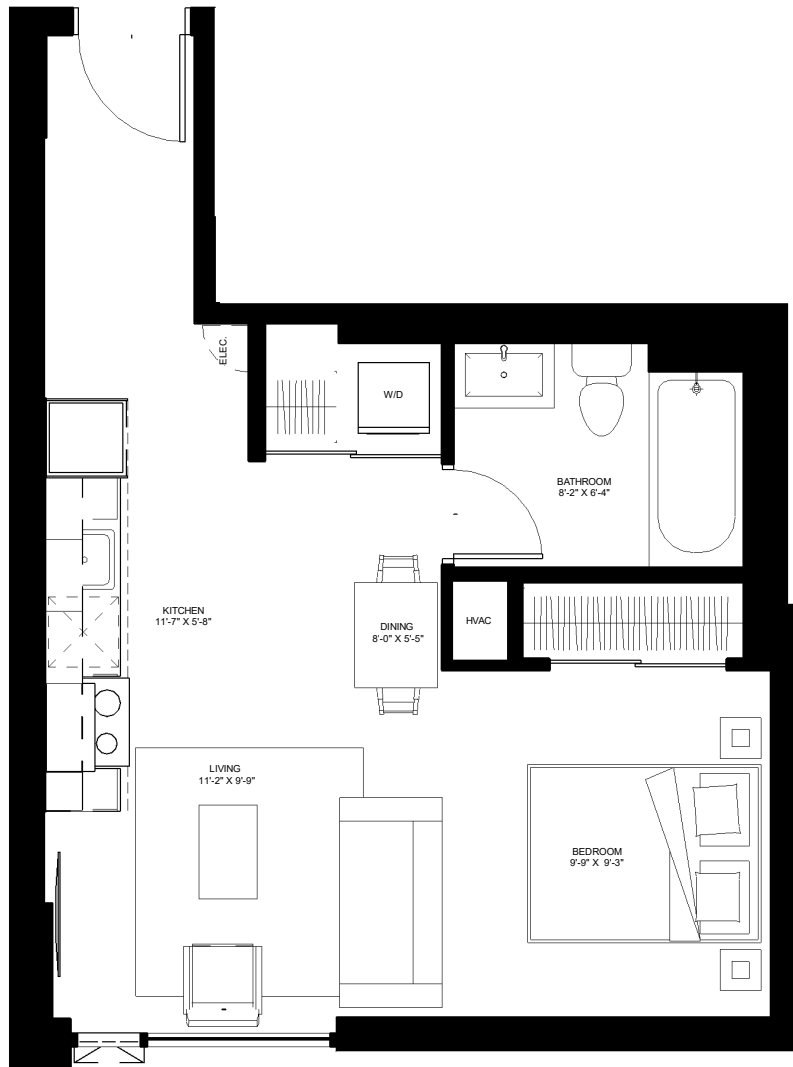

the
beckett.
Unit 801

M

LEVEL 8
499 SQ.FT.
STUDIO

contact rentals@districtrealty.com

Professionally managed by District Realty. Sizes and specifications are subject to change without notice. E. & O.E.