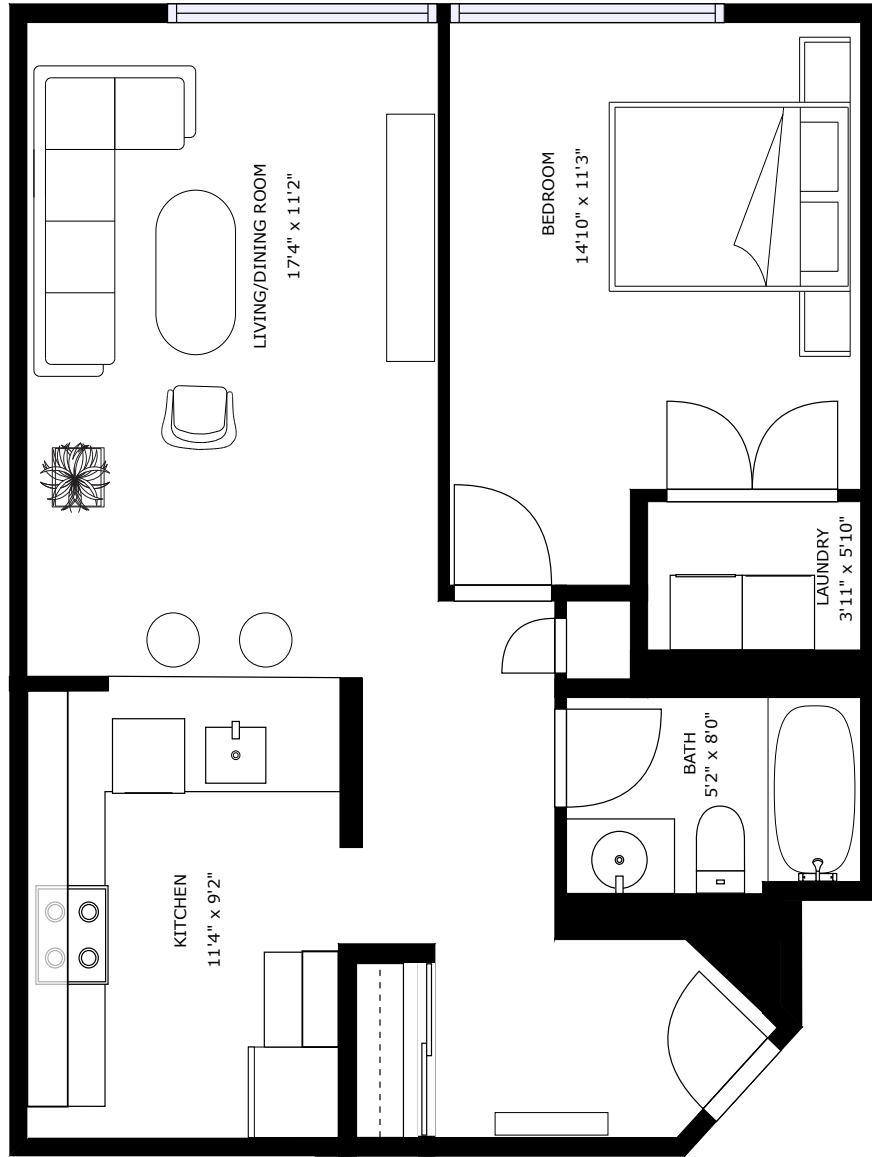

DOMAINE 435

CONTACT: RENTALS@DISTRICTREALTY.COM

Professionally managed by District Realty. Sizes and specifications are subject to change without notice. E. & O.E.

J

UNIT 1010
LEVEL 10
693 SQ.FT.
1 BED