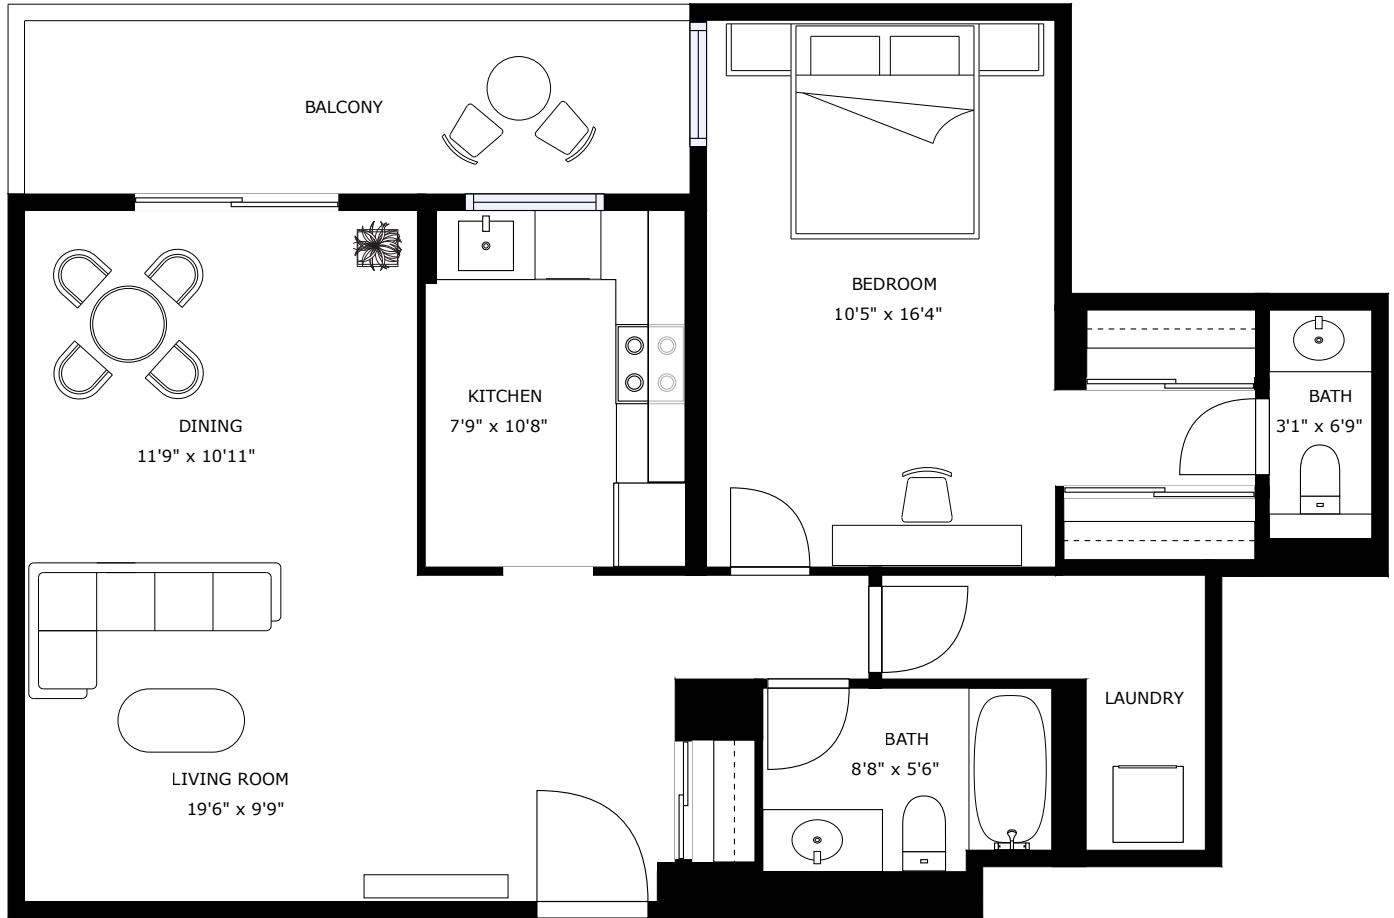

DOMAINE 435

CONTACT: RENTALS@DISTRICTREALTY.COM

Professionally managed by District Realty. Sizes and specifications are subject to change without notice. E. & O.E.

UNIT 1018
LEVEL 10
849 SQ.FT.
1 BED