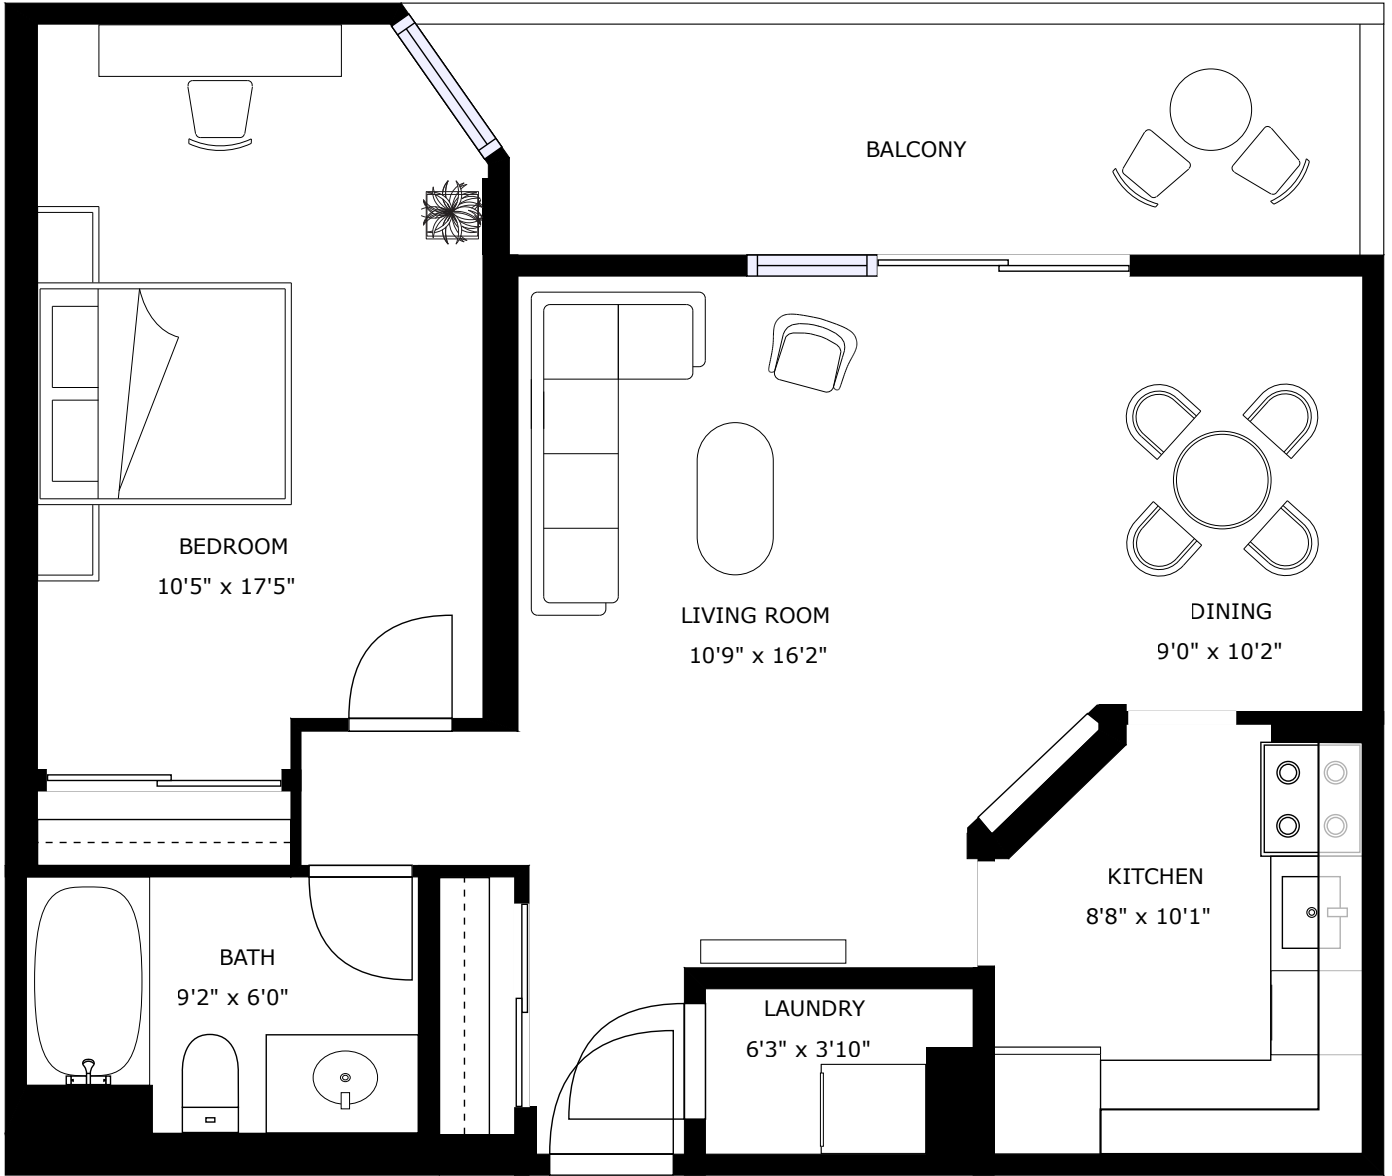

# DOMAINE 435

CONTACT: RENTALS@DISTRICTREALTY.COM

Professionally managed by District Realty. Sizes and specifications are subject to change without notice. E. & O.E.

S

UNIT 1019  
LEVEL 10  
759 SQ.FT.  
1 BED